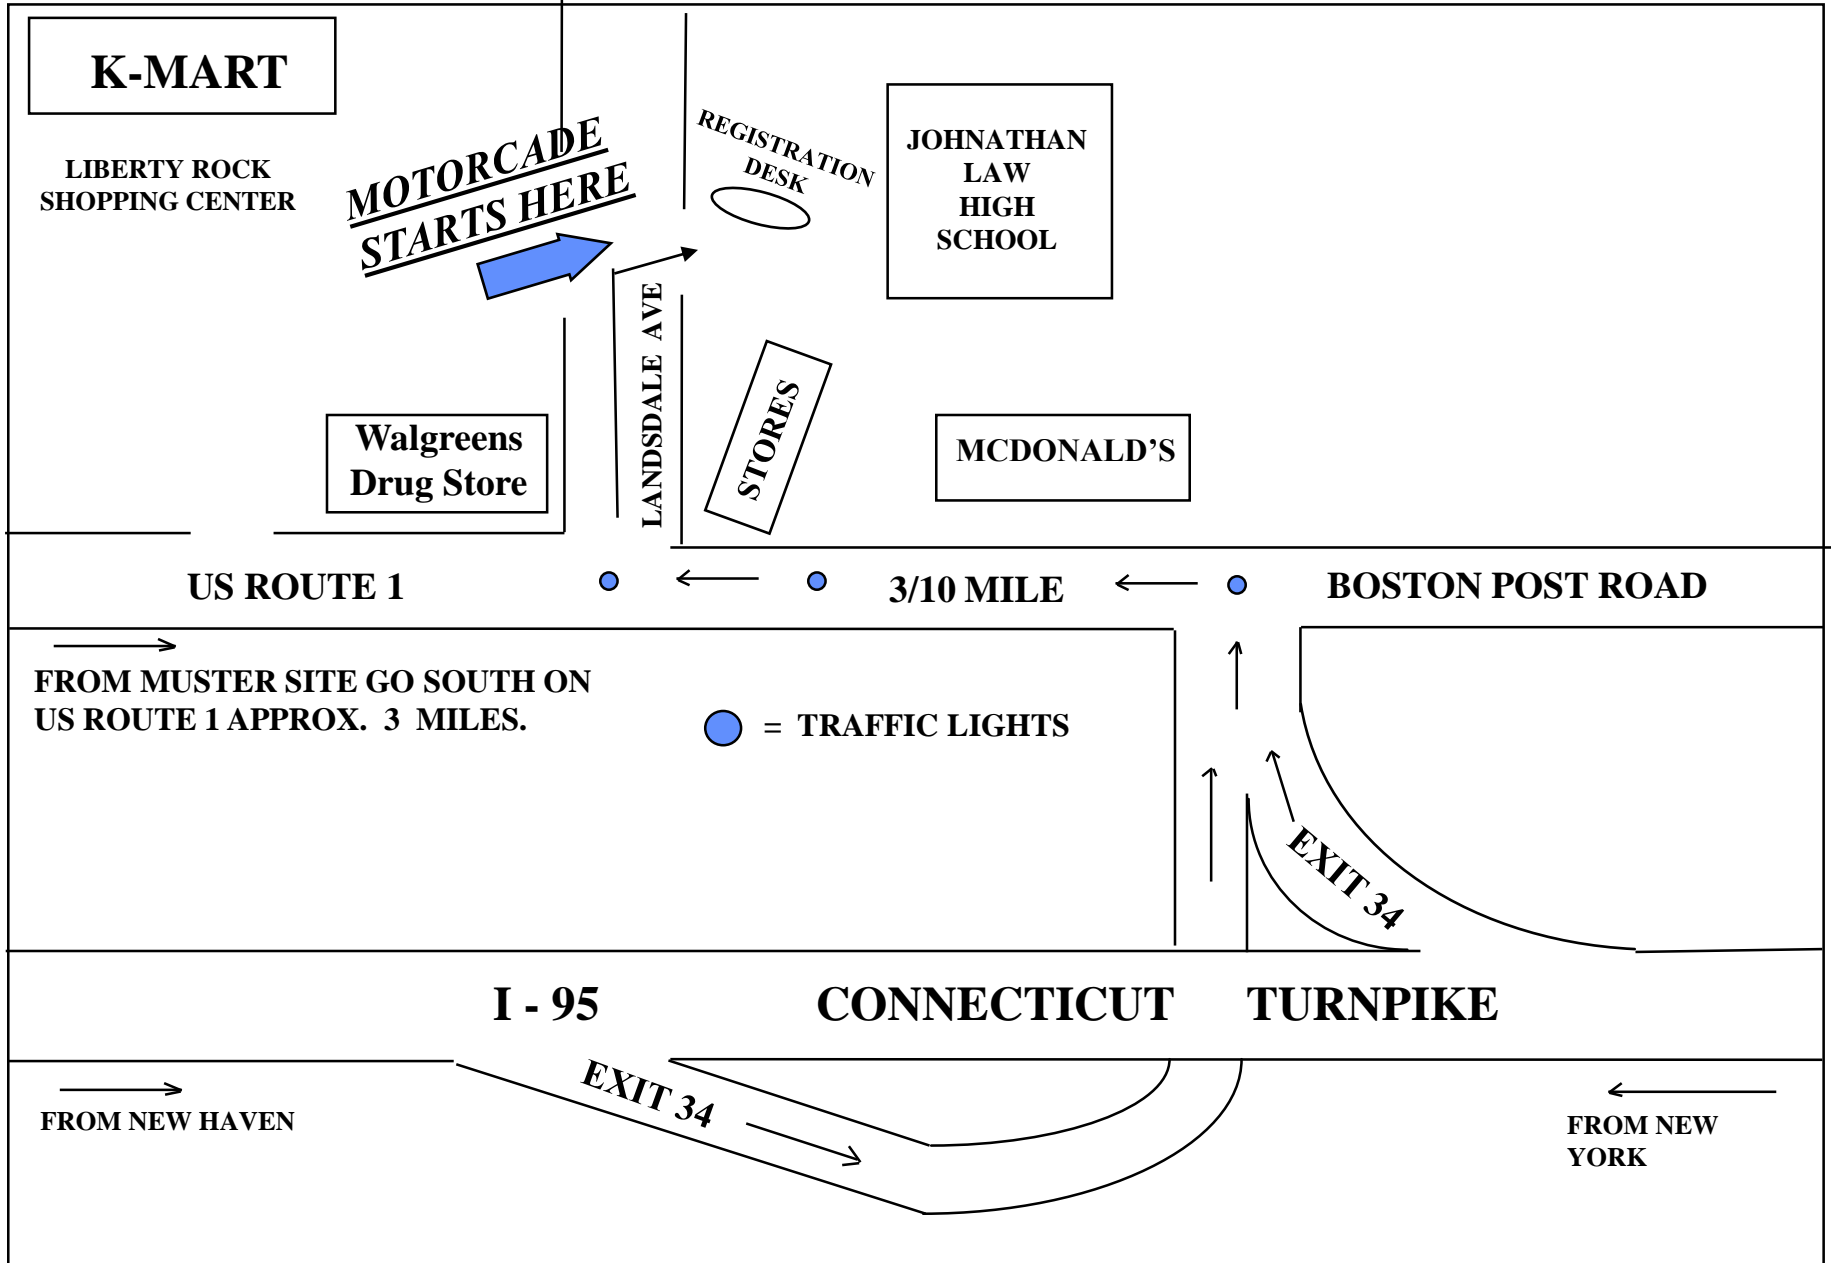

DIRECTIONS TO THE MUSTER

MOTORCADE - REGISTRATION AND LINE-UP

K-MART

LIBERTY ROCK
SHOPPING CENTER

**MOTORCADE
STARTS HERE**

REGISTRATION
DESK

JOHNATHAN
LAW
HIGH
SCHOOL

Walgreens
Drug Store

LANDSDALE AVE

STORES

MCDONALD'S

US ROUTE 1

3/10 MILE

BOSTON POST ROAD

FROM MUSTER SITE GO SOUTH ON
US ROUTE 1 APPROX. 3 MILES.

● = TRAFFIC LIGHTS

EXIT 34

I - 95

CONNECTICUT

TURNPIKE

EXIT 34

FROM NEW HAVEN

FROM NEW
YORK