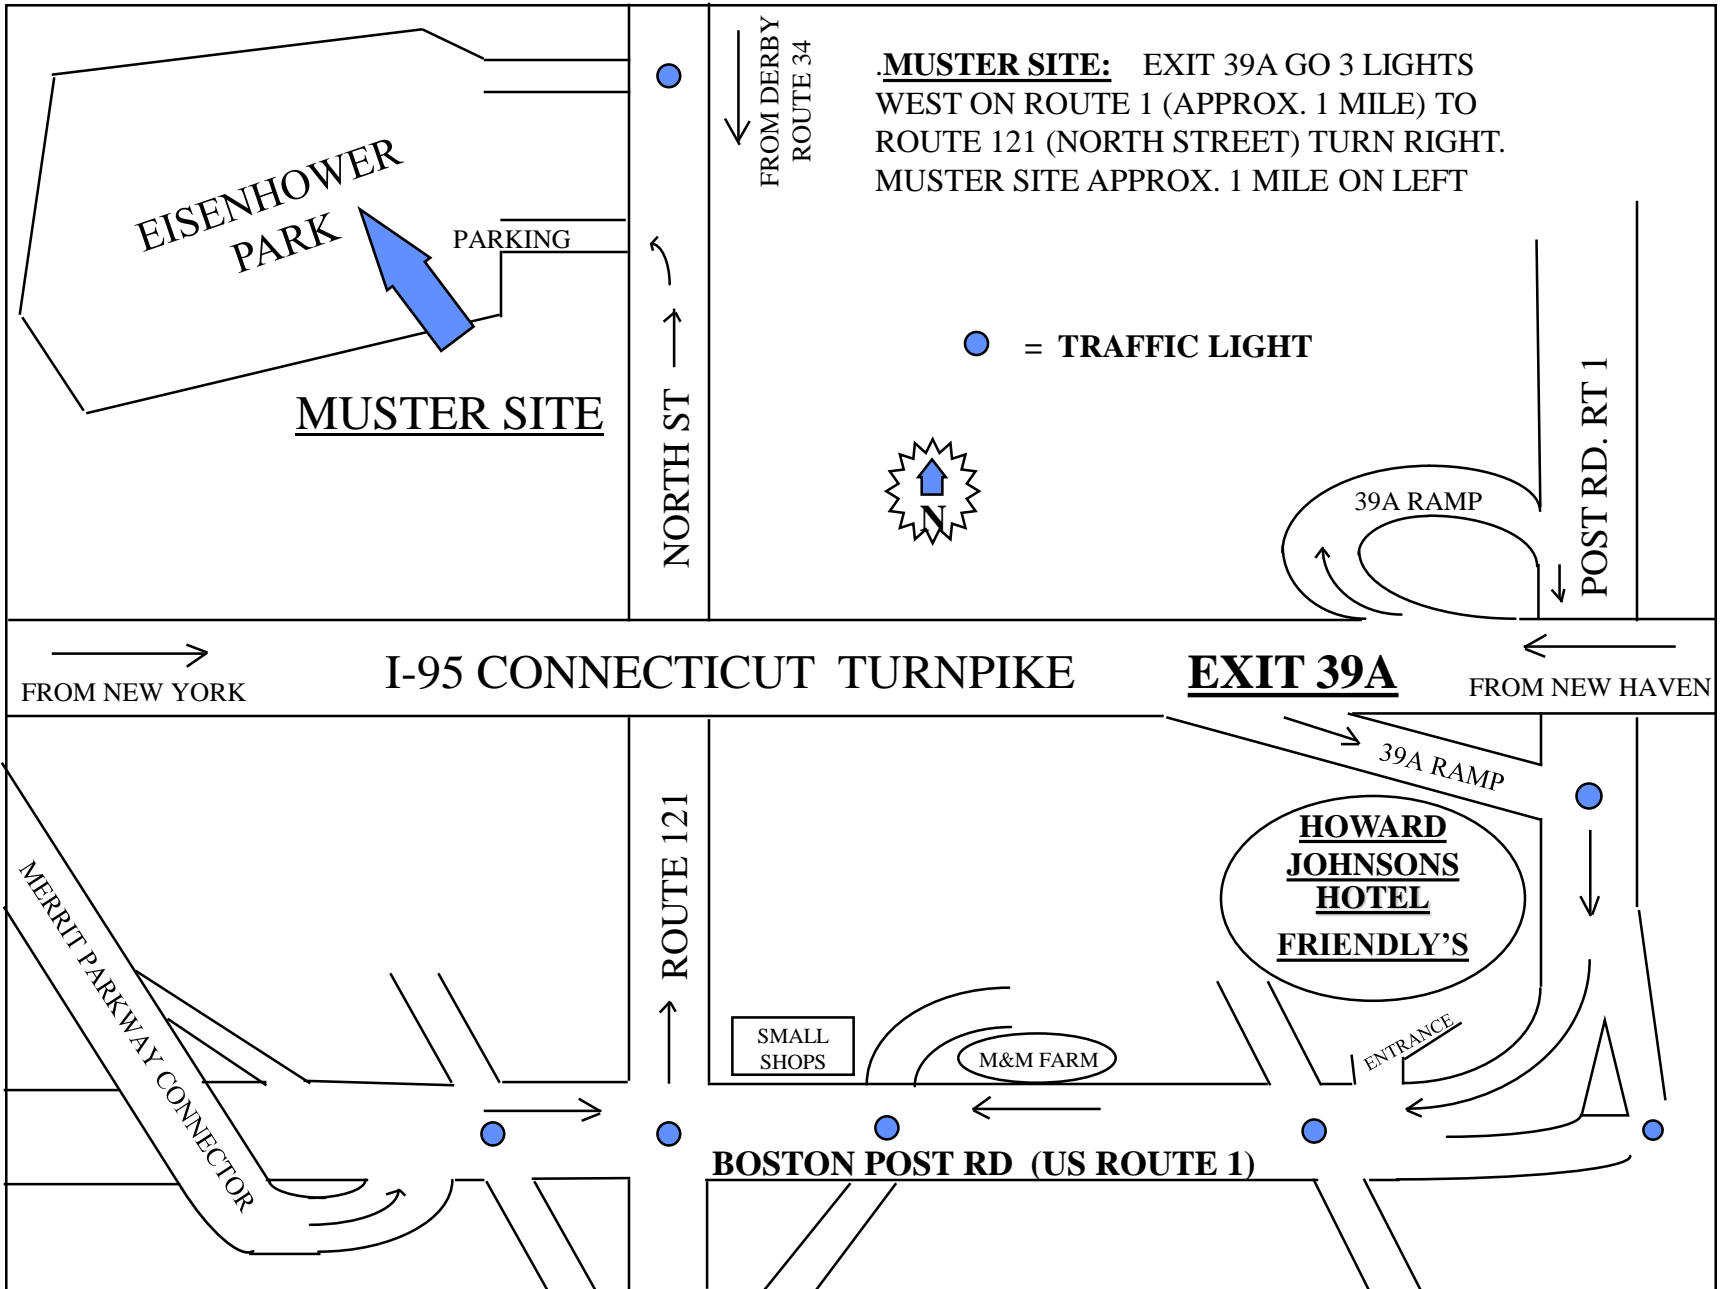

DIRECTIONS TO THE MUSTER

MOTORCADE - REGISTRATION AND LINE-UP

K-MART

LIBERTY ROCK
SHOPPING CENTER

**MOTORCADE
STARTS HERE**

REGISTRATION
DESK

JOHNATHAN
LAW
HIGH
SCHOOL

Walgreens
Drug Store

LANDSDALE AVE

STORES

MCDONALD'S

US ROUTE 1

3/10 MILE

BOSTON POST ROAD

FROM MUSTER SITE GO SOUTH ON
US ROUTE 1 APPROX. 3 MILES.

● = TRAFFIC LIGHTS

EXIT 34

I - 95

CONNECTICUT

TURNPIKE

EXIT 34

FROM NEW HAVEN

FROM NEW
YORK